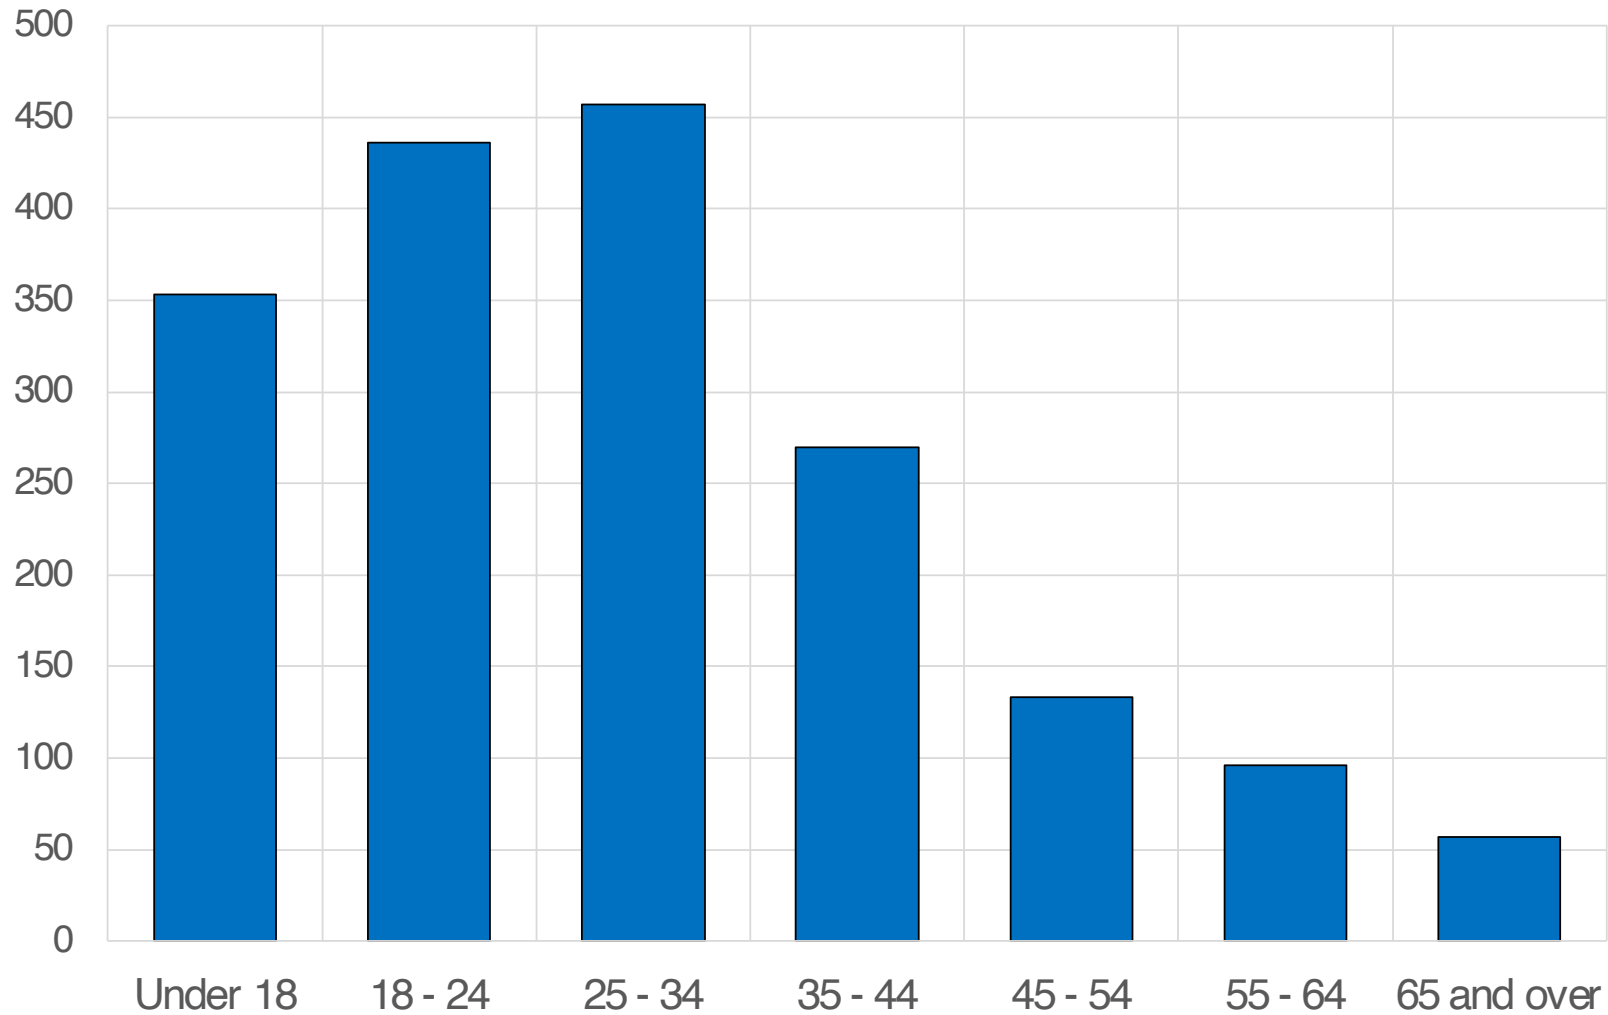

Figure 5. Number of Firearm-Related Violent Crimes by Victim Age, St. Louis County, 2022

Source: <https://showmecrime.mo.gov/CrimeReporting/CrimeStatistics.html>