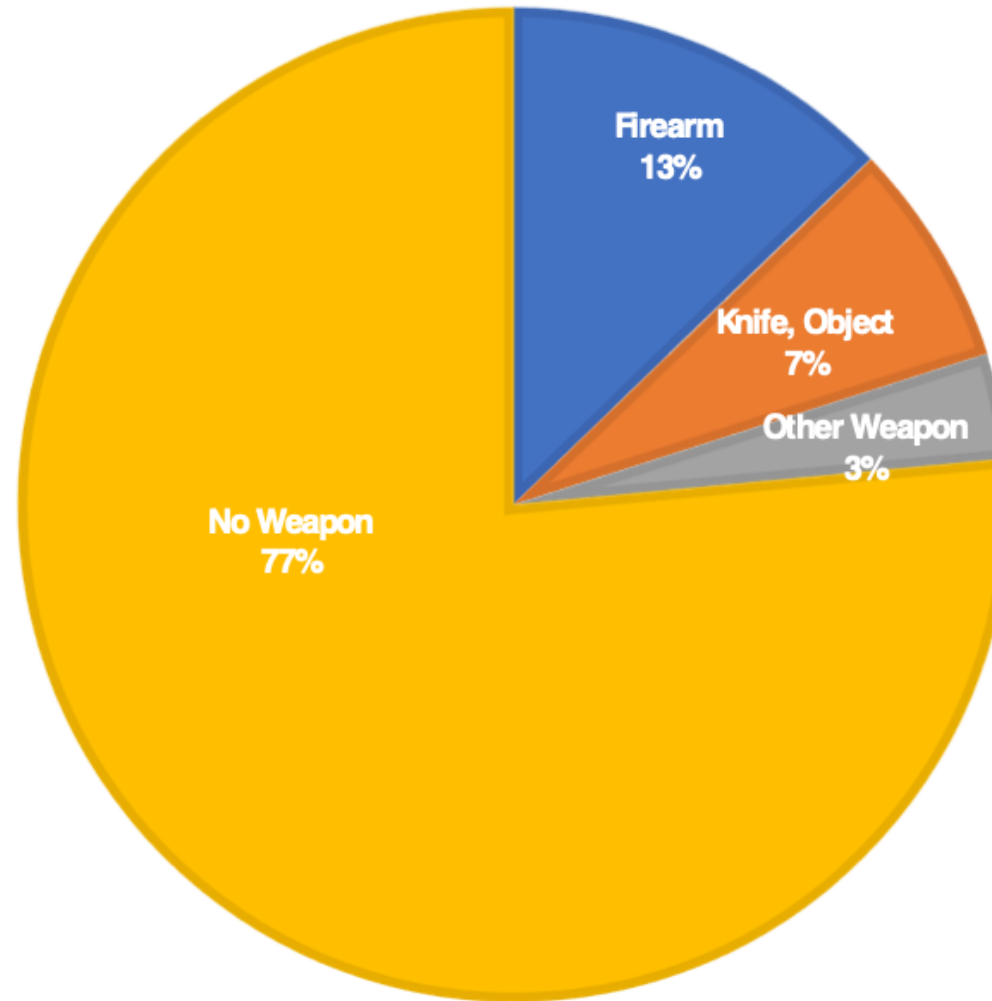

FIGURE 9. PERCENTAGE OF DOMESTIC VIOLENCE INCIDENTS BY WEAPON TYPE, ST. LOUIS COUNTY, 2022

Source: <https://showmecrime.mo.gov/CrimeReporting/CrimeStatistics.html>