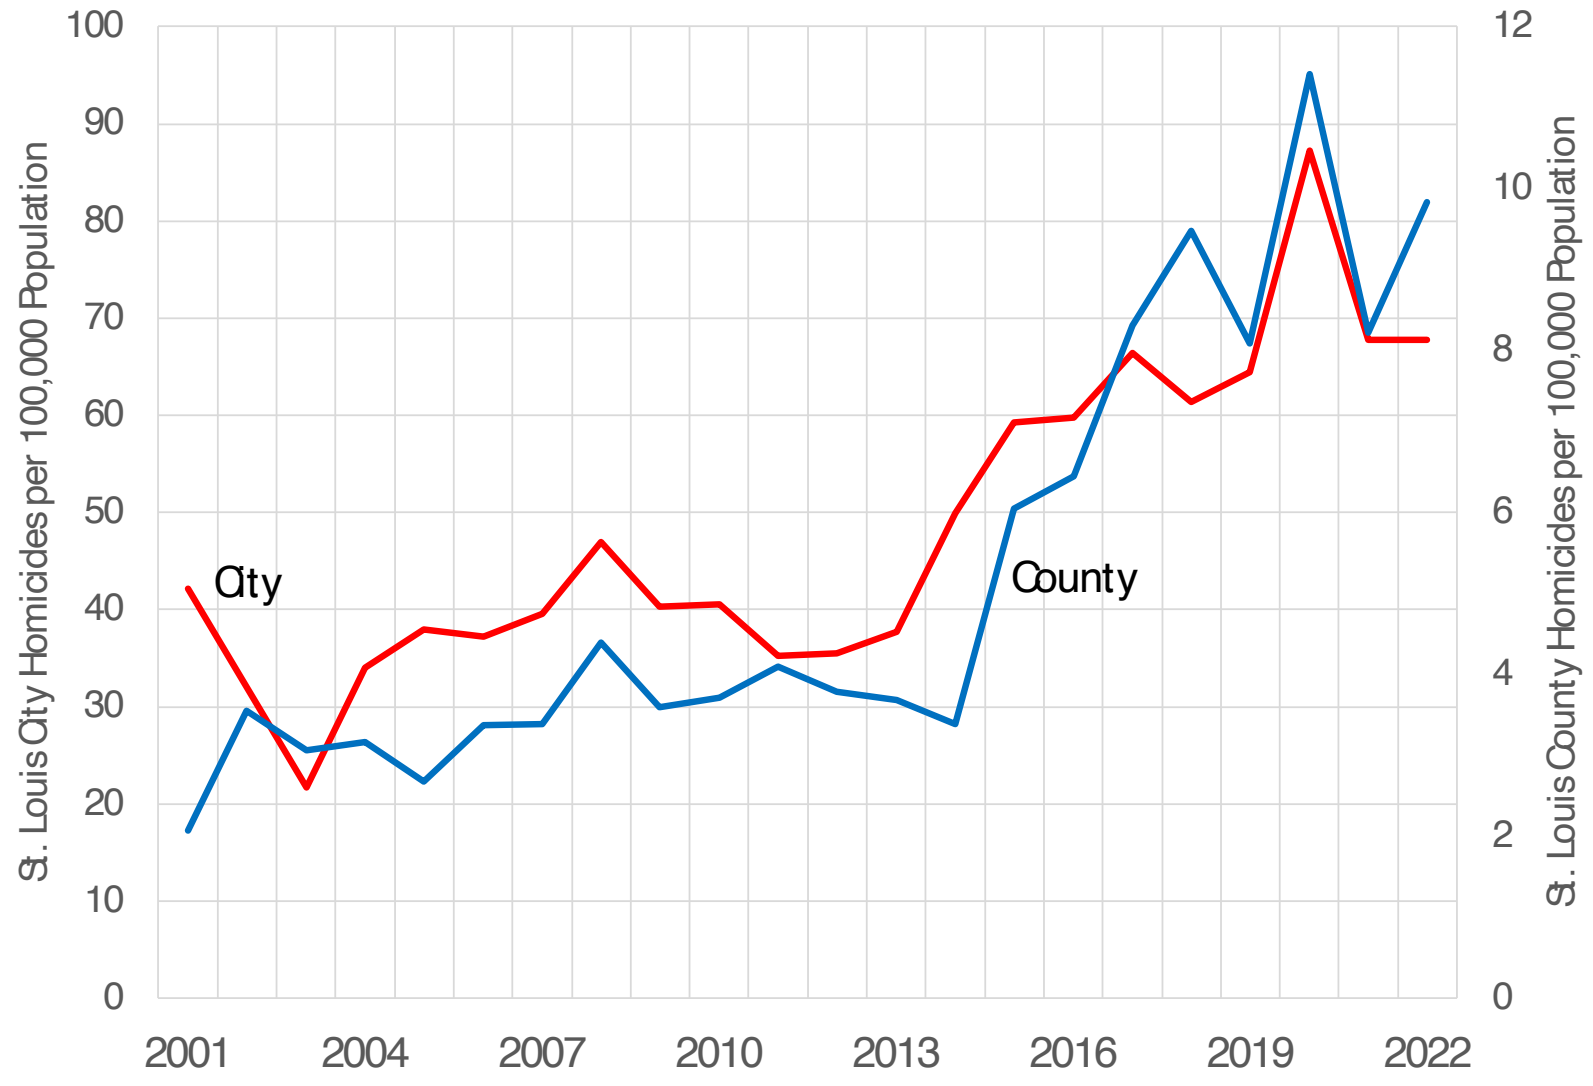

Figure 2. St. Louis Qty and County Homicide Rate, 2001-2022

Source: <https://showmecrime.mo.gov/CrimeReporting/CrimeStatistics.html>; St. Louis Metropolitan Police Department; U.S. Census Bureau