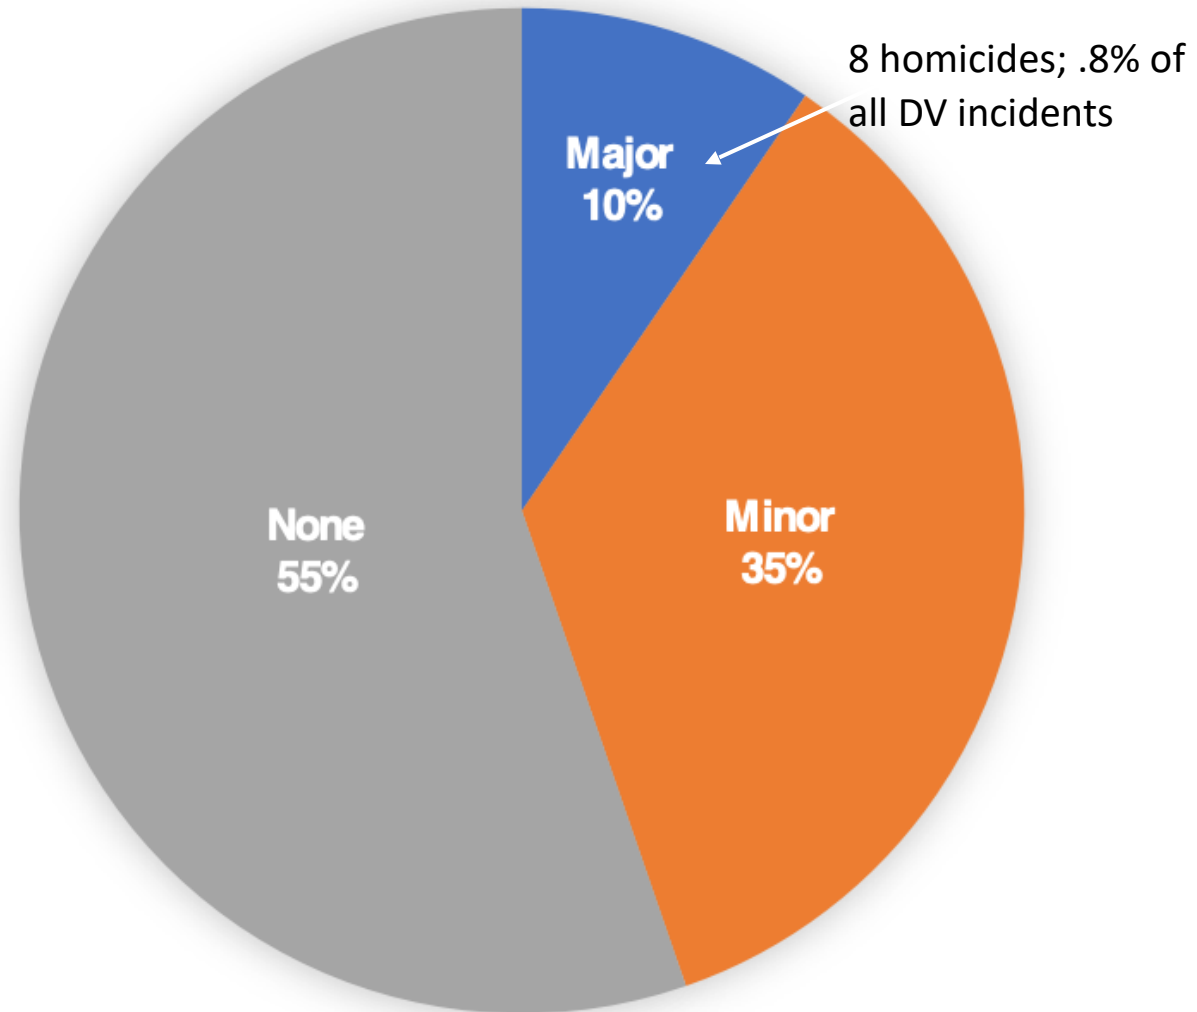

FIGURE 10. PERCENTAGE OF DOMESTIC VIOLENCE INCIDENTS BY INJURY TYPE, ST. LOUIS COUNTY, 2022

Source: <https://showmecrime.mo.gov/CrimeReporting/CrimeStatistics.html>