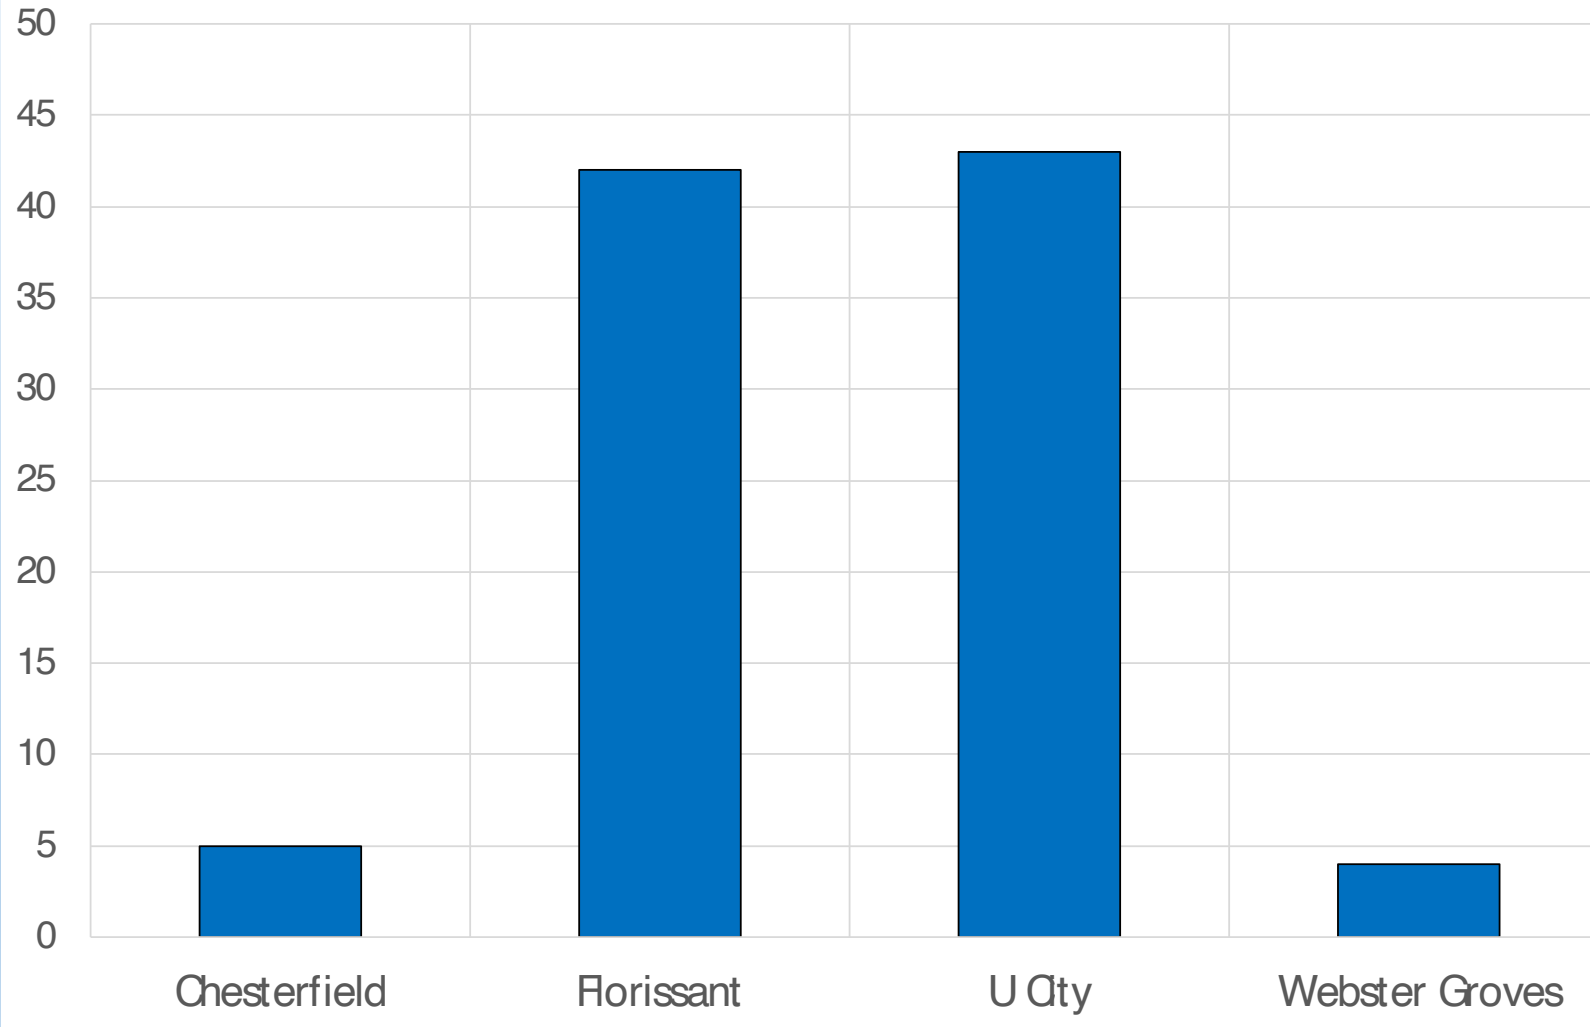

Figure 3. Number of Firearm-Related Violent Crimes by Municipality, 2022

Source: <https://showmecrime.mo.gov/CrimeReporting/CrimeStatistics.html>