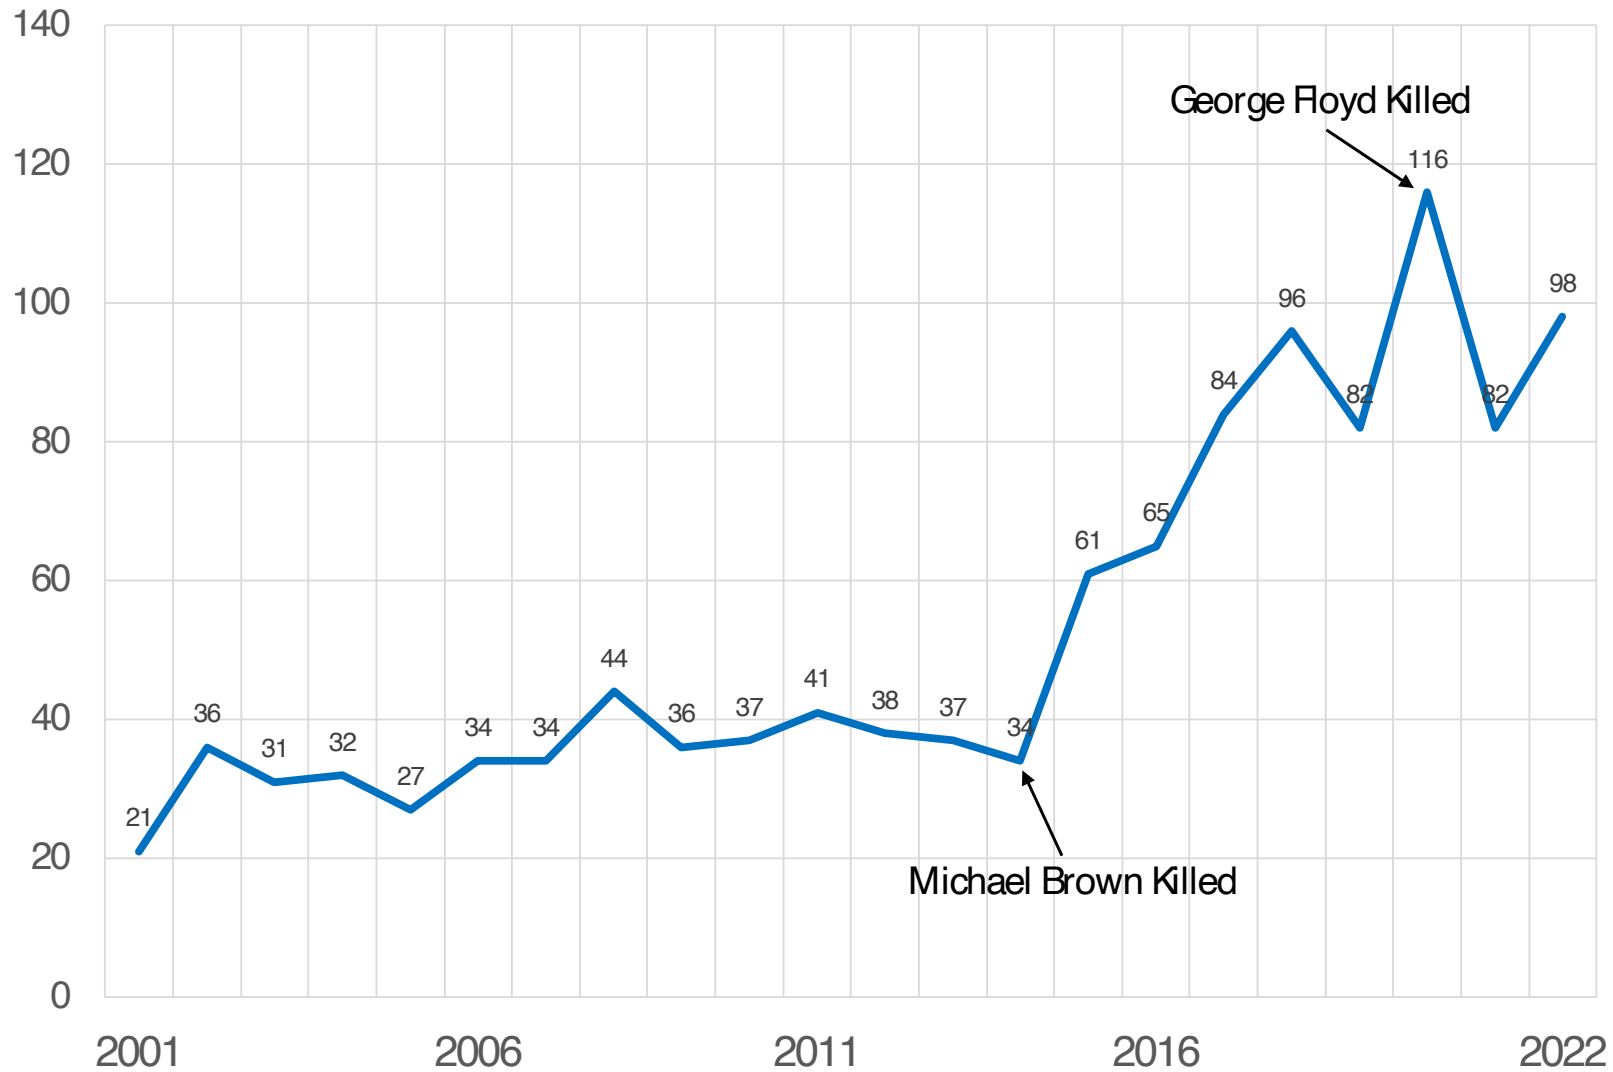

Gun Violence in St. Louis County

Patterns and Responses

Richard Rosenfeld

University of Missouri-St. Louis

Overview

- Trend in firearm-related violent crime
- Firearm-related violent crime in four largest county municipalities
 - Chesterfield
 - Florissant
 - University City
 - Webster Groves
- Firearm-related violent crime by
 - Location
 - Victim age, gender, race
- Domestic violence incidents by
 - Victim gender
 - Weapon type
 - Injury type

Overview, cont.

- Responding to firearm violence
 - Law enforcement
 - Community
- Best of both worlds? Focused deterrence and support
- East-West Gateway Regional Crime Summit

Firearm Violence

Figure 1. Number of Homicides in St. Louis County, 2001-2022