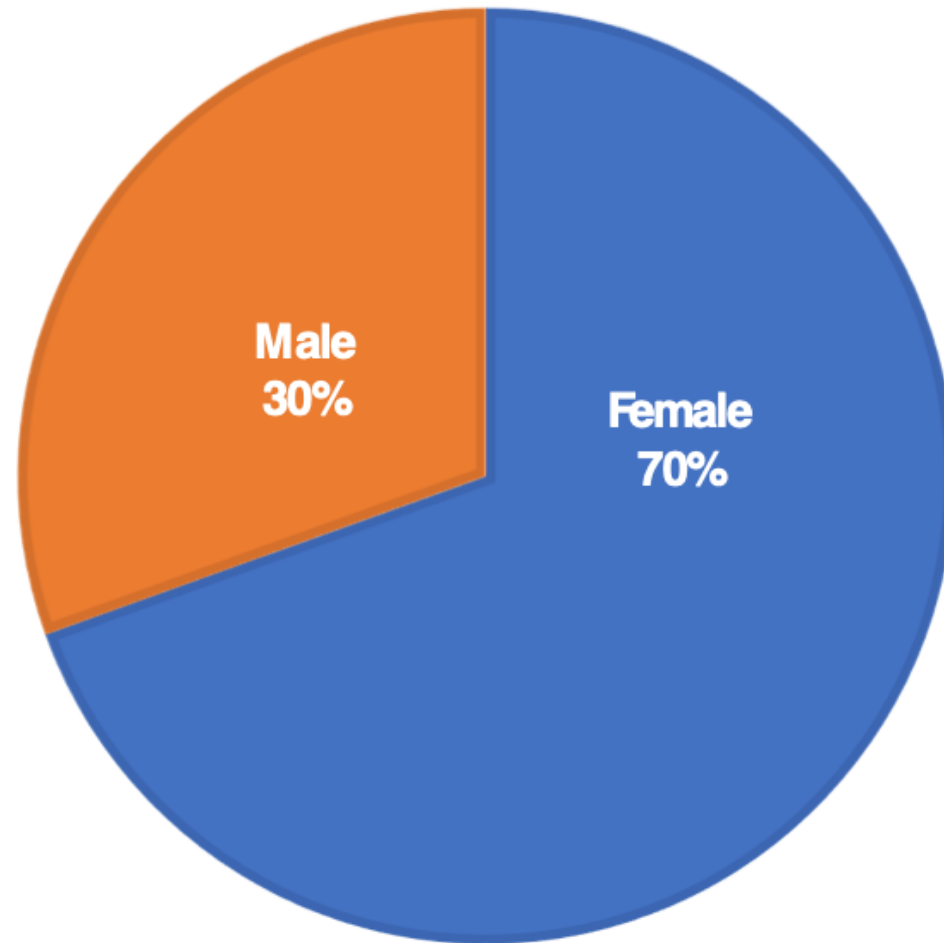

Source: <https://showmecrime.mo.gov/CrimeReporting/CrimeStatistics.html>

Figure 5. Number of Firearm-Related Violent Crimes by Victim Age, St. Louis County, 2022

Source: <https://showmecrime.mo.gov/CrimeReporting/CrimeStatistics.html>

Figure 6. Percentage of Firearm-Related Violent Crimes by Victim Gender, St. Louis County, 2022

Source: <https://showmecrime.mo.gov/CrimeReporting/CrimeStatistics.html>

FIGURE 7. PERCENTAGE OF FIREARM-RELATED VIOLENT
CRIMES BY VICTIM RACE, ST. LOUIS COUNTY, 2022

Source: <https://showmecrime.mo.gov/CrimeReporting/CrimeStatistics.html>

Domestic Violence

FIGURE 8. PERCENTAGE OF DOMESTIC VIOLENCE INCIDENTS BY VICTIM GENDER, ST. LOUIS COUNTY, 2022

Source: <https://showmecrime.mo.gov/CrimeReporting/CrimeStatistics.html>