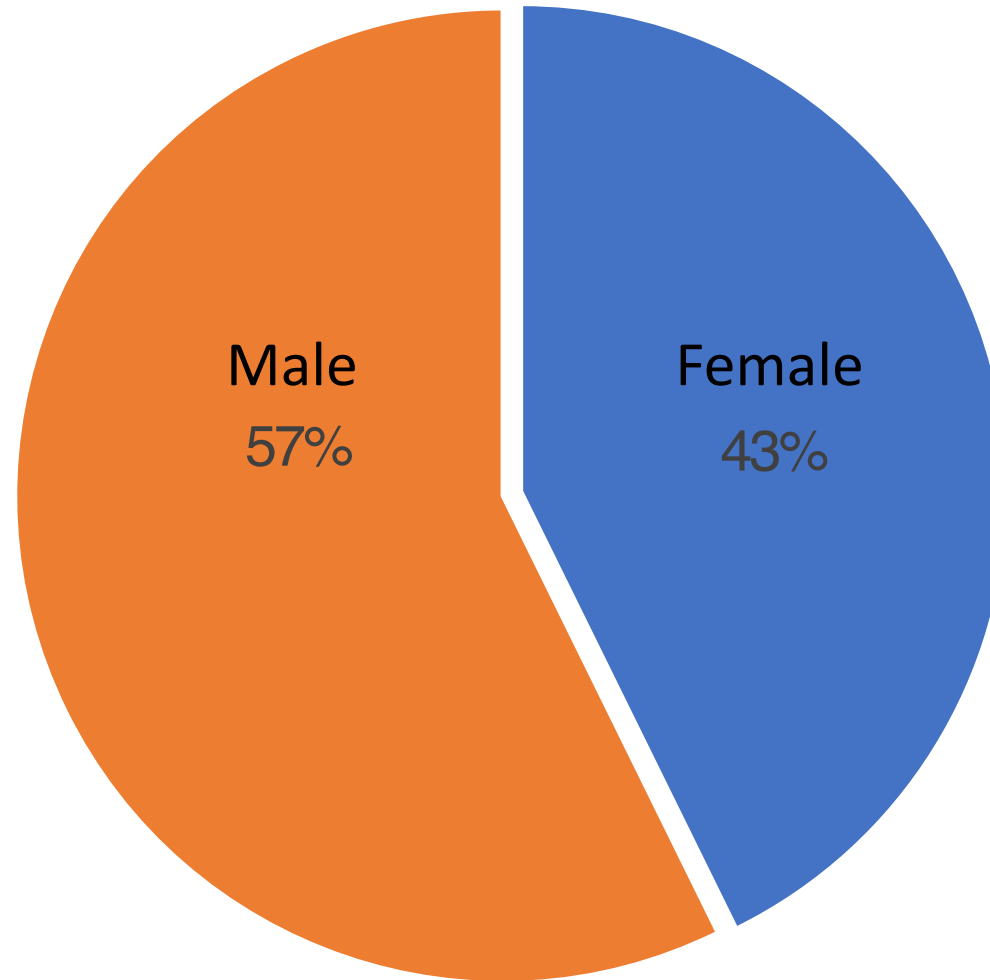

Figure 6. Percentage of Firearm-Related Violent Crimes by Victim Gender, St. Louis County, 2022

Source: <https://showmecrime.mo.gov/CrimeReporting/CrimeStatistics.html>