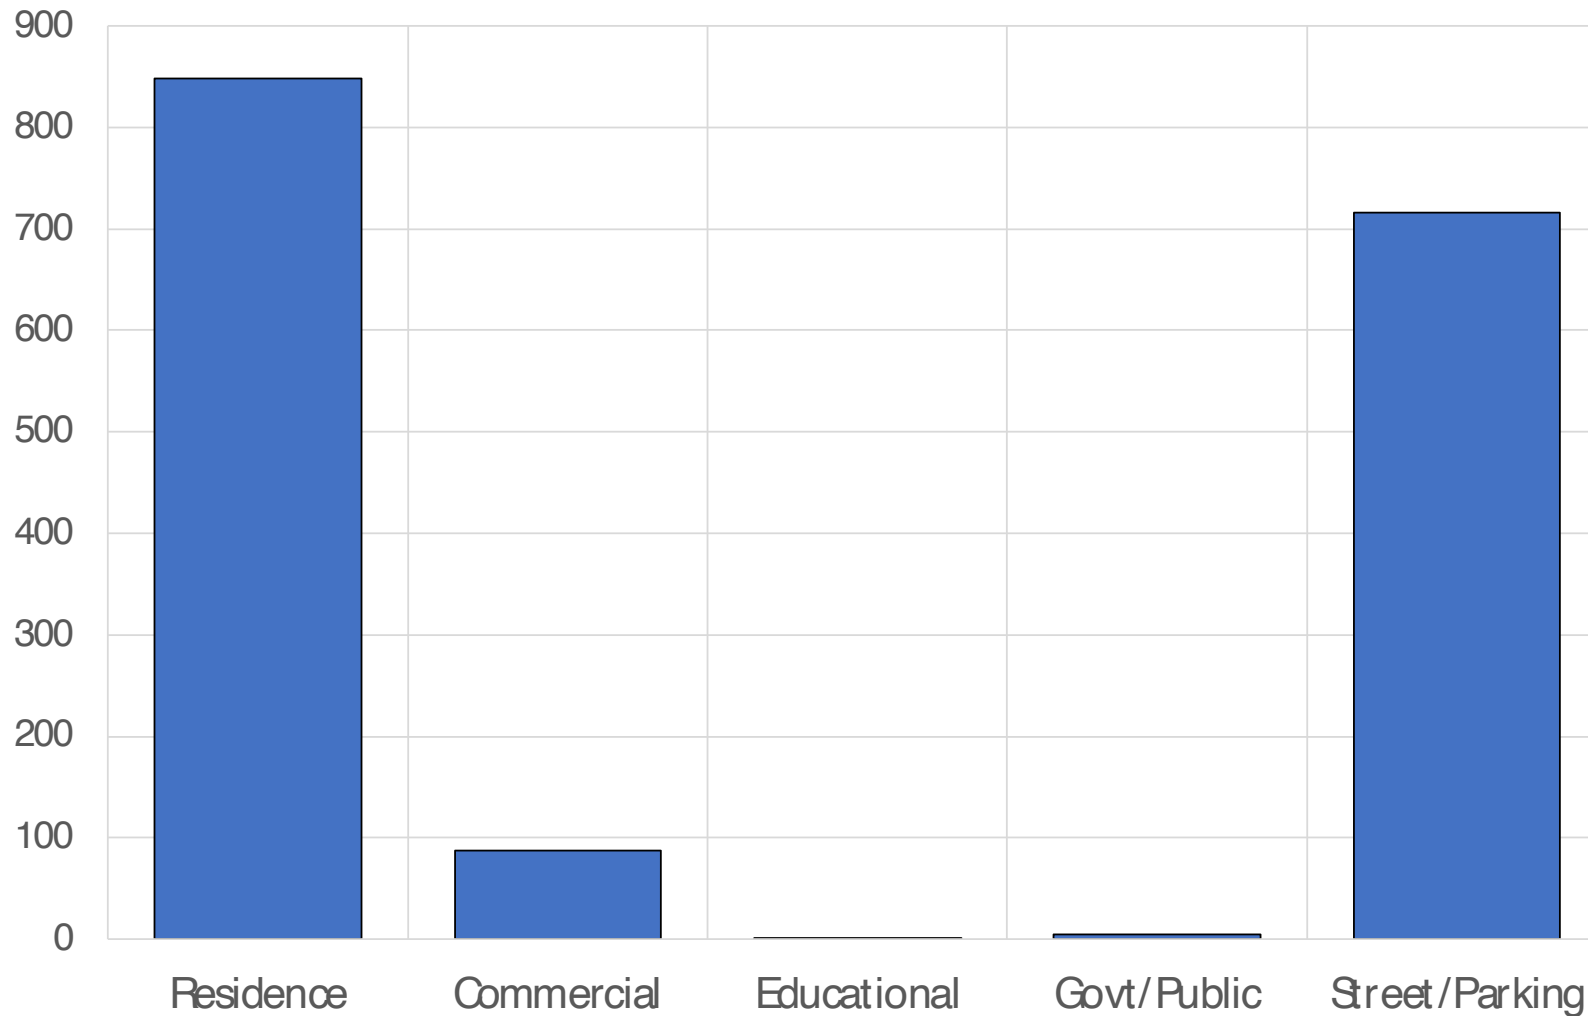

Overview, cont.

- Responding to firearm violence
 - Law enforcement
 - Community
- Best of both worlds? Focused deterrence and support
- East-West Gateway Regional Crime Summit

Firearm Violence

Figure 1. Number of Homicides in St. Louis County, 2001-2022

Source: <https://showmecrime.mo.gov/CrimeReporting/CrimeStatistics.html>

Figure 2. St. Louis Qty and County Homicide Rate, 2001-2022

Source: <https://showmecrime.mo.gov/CrimeReporting/CrimeStatistics.html>; St. Louis Metropolitan Police Department; U.S. Census Bureau

Figure 3. Number of Firearm-Related Violent Crimes by Municipality, 2022

Source: <https://showmecrime.mo.gov/CrimeReporting/CrimeStatistics.html>

Figure 4. Number of Firearm-Related Violent Crimes by Location, St. Louis County, 2022