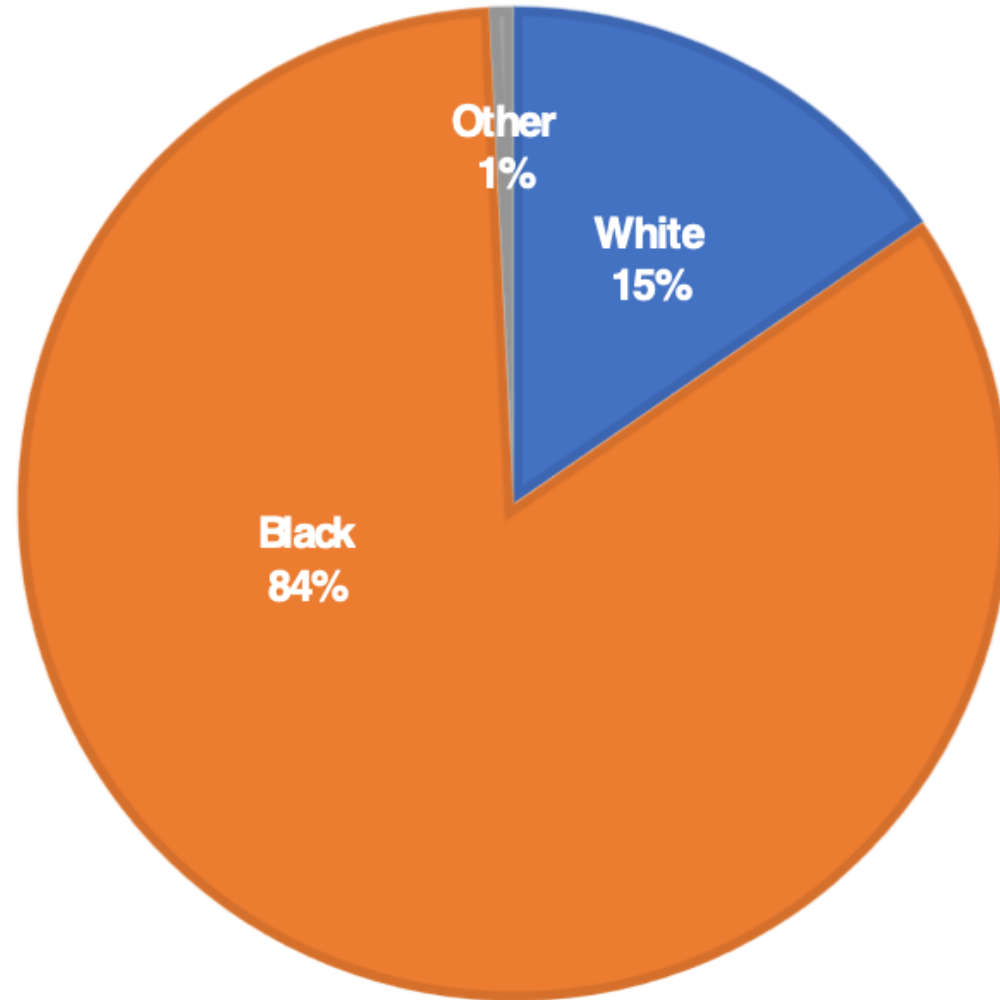

Source: <https://showmecrime.mo.gov/CrimeReporting/CrimeStatistics.html>

Figure 5. Number of Firearm-Related Violent Crimes by Victim Age, St. Louis County, 2022

Source: <https://showmecrime.mo.gov/CrimeReporting/CrimeStatistics.html>

Figure 6. Percentage of Firearm-Related Violent Crimes by Victim Gender, St. Louis County, 2022

Source: <https://showmecrime.mo.gov/CrimeReporting/CrimeStatistics.html>

FIGURE 7. PERCENTAGE OF FIREARM-RELATED VIOLENT
CRIMES BY VICTIM RACE, ST. LOUIS COUNTY, 2022